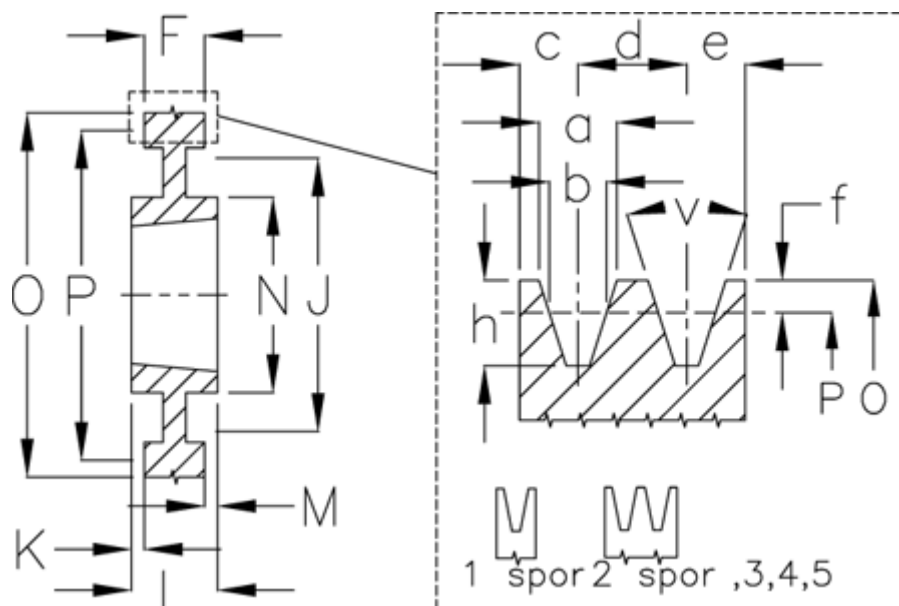

Article number: 604111019001

Description: V-belt pulley SPB 190/1 TL2012

Measures

a	= 16.3	F	= 25	Number of ribs	= 1
b	= 14.0	For bush	= 2012	O	= 197.0
Bush ζ max	= 50	h	= 17.5	P	= 190
c	= 12.5	J	= 147	Type	= SPB
d	= 19.0	K	= 3,5	v	= 34 grader
e	= 12.5	L	= 32		
E	= 15	m	= 3.5		
f	= 3.5	N	= 104		